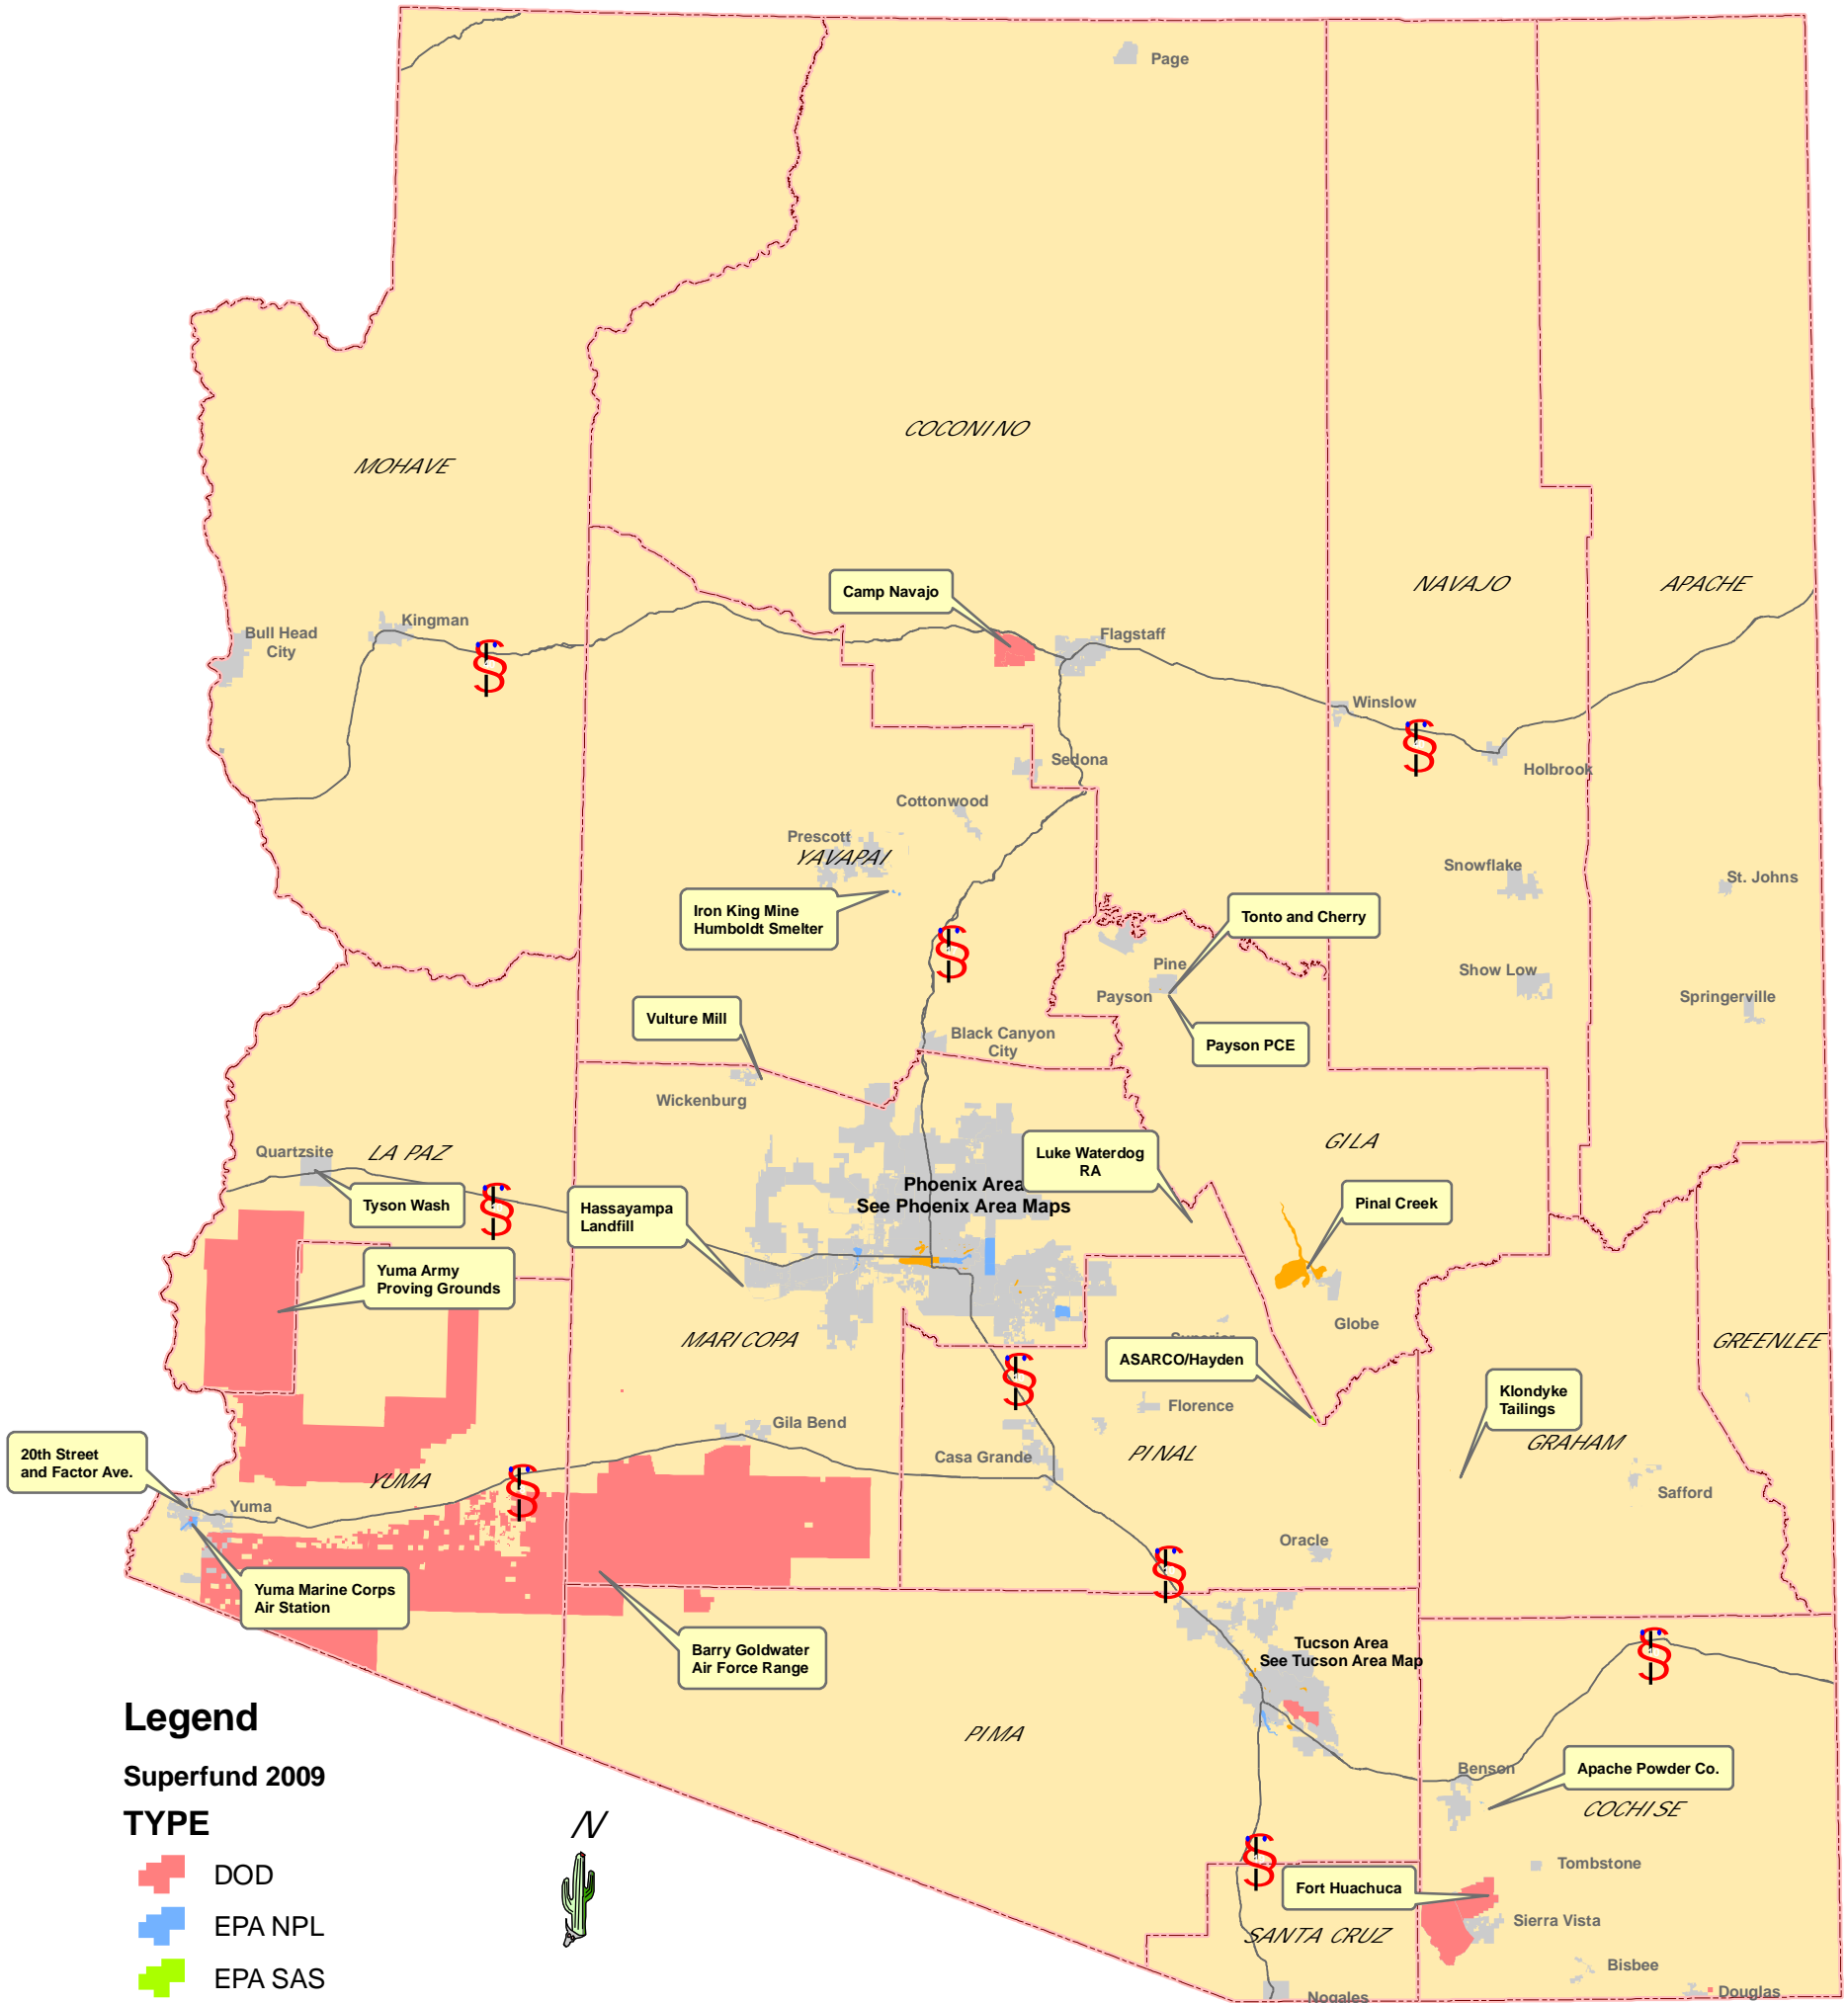

WQARF/NPL/DoD Sites in the
State of Arizona
March 2009

Legend

Superfund 2009

TYPE

- DOD
- EPA NPL
- EPA SAS
- WQARF
- CITIES

— County Boundaries

— Interstate

Disclaimer Information:
This map is a **WORKING DOCUMENT**; it is designed for presentation and discussion and is subject to change and further refinement.

All plume boundaries are estimated.