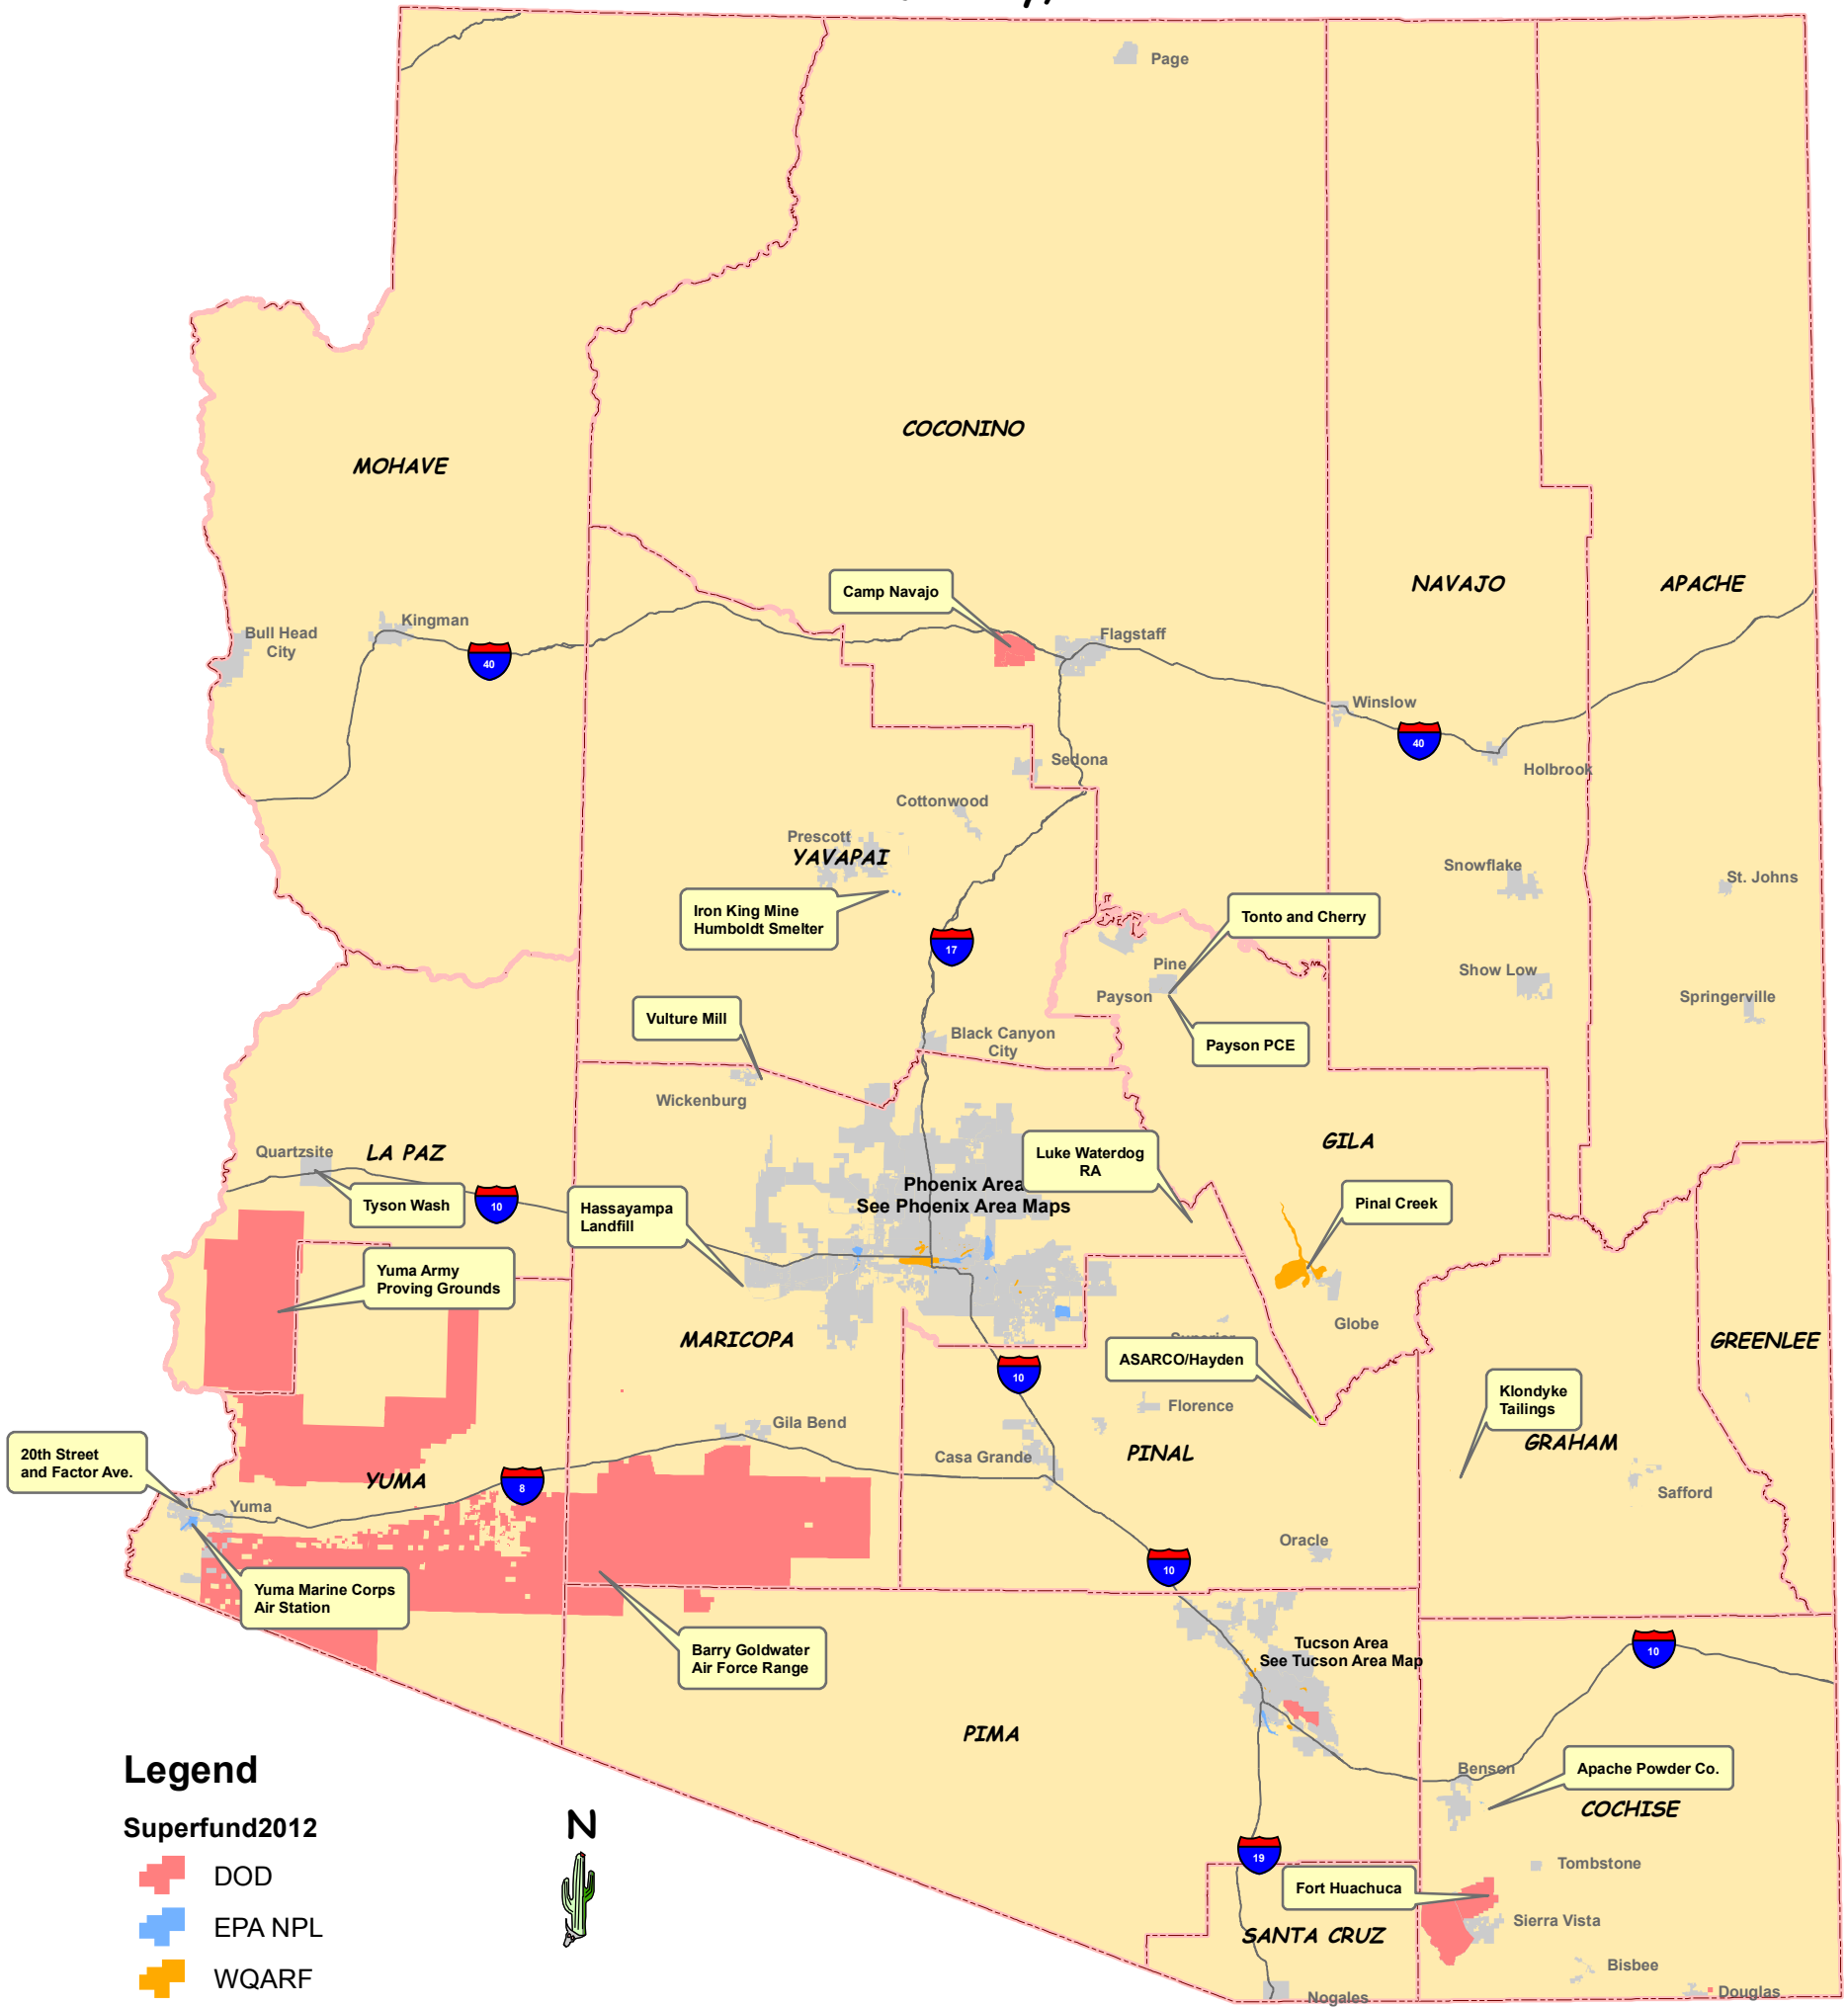

WQARF/NPL/DoD Sites in the State of Arizona January, 2012

Publication #: M 12 - 78

Legend

Superfund2012

- DOD
- EPA NPL
- WQARF
- EPA SAS
- CITIES

— County Boundaries

— Interstate

Disclaimer Information:
This map is a **WORKING DOCUMENT**; it is designed for presentation and discussion and is subject to change and further refinement.

All plume boundaries are estimated.